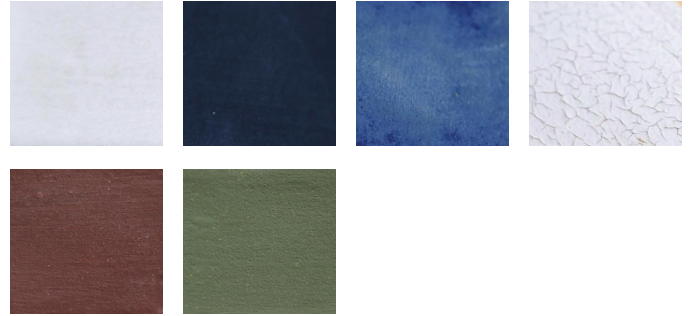

2. UL Certification available upon request.

Pollux 32 inches

PRODUCT SPECIFICATIONS

BASE FINISHES

stone, anthracite, lapis, terrasig, chestnut, ivy

BASE DETAILS

glazed ceramic, 15 - 20 lbs. depending on size