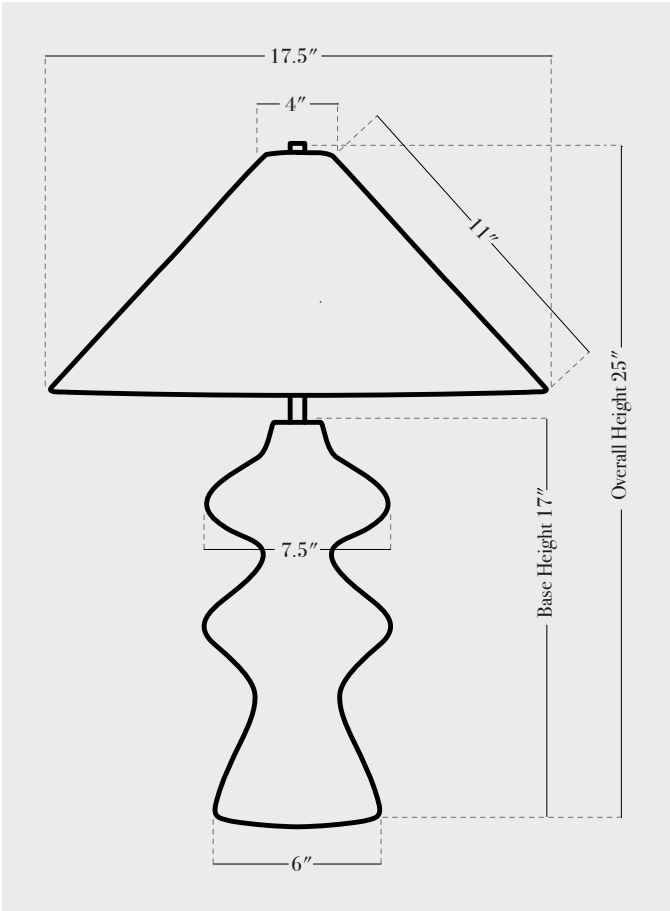

Pollux 25 inches

PRODUCT SPECIFICATIONS

BASE FINISHES

stone, anthracite, lapis, terrasig, chestnut, ivy

BASE DETAILS

glazed ceramic, 15 - 20 lbs. depending on size

SHADE DETAILS

wax paper