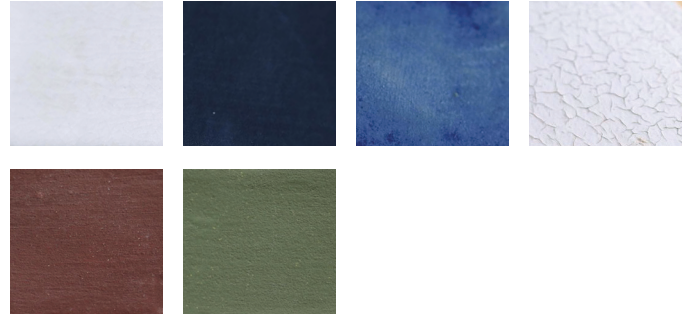

Pollux 25 inches

PRODUCT SPECIFICATIONS

BASE FINISHES

stone, anthracite, lapis, terrasig, chestnut, ivy

BASE DETAILS

glazed ceramic, 15 - 20 lbs. depending on size

SHADE DETAILS

wax paper