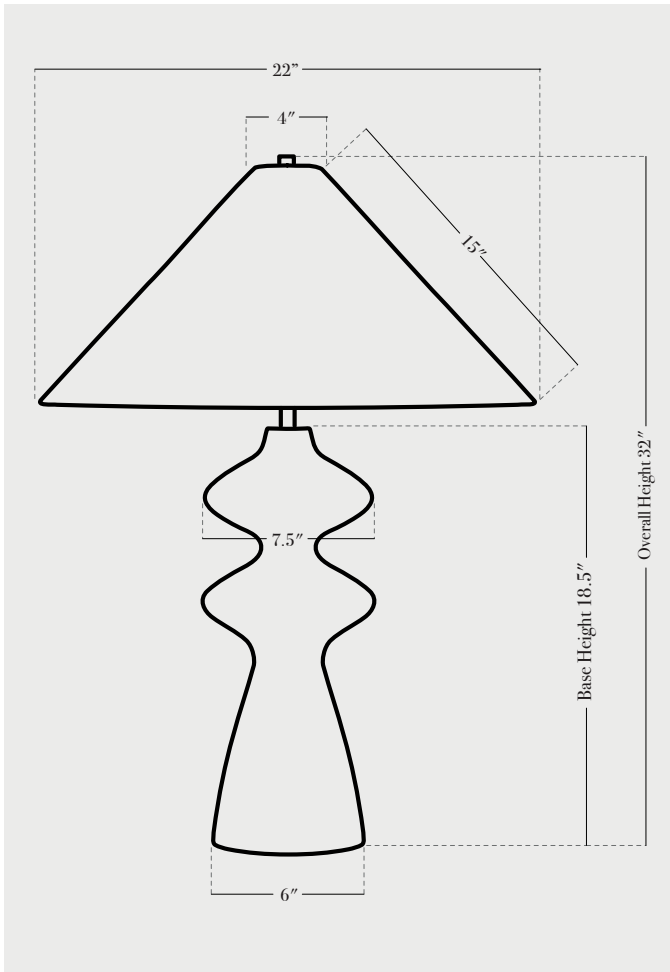

2. UL Certification available upon request.

Pollux 32 inches

PRODUCT SPECIFICATIONS

BASE FINISHES

stone, anthracite, lapis, terrasig, chestnut, ivy

BASE DETAILS

glazed ceramic, 15 - 20 lbs. depending on size