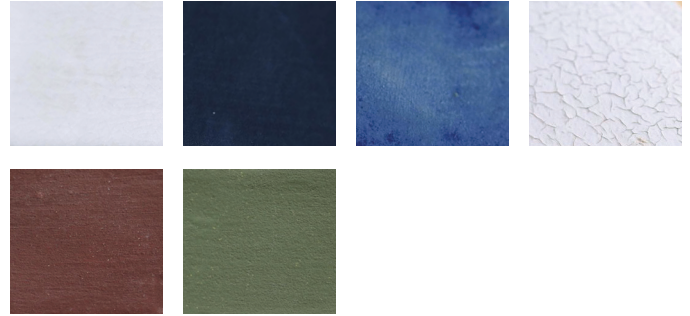

2. UL Certification available upon request.

Pollux 40 inches

PRODUCT SPECIFICATIONS

BASE FINISHES

stone, anthracite, lapis, terracotta, chestnut, ivy

BASE DETAILS

glazed ceramic, 15 - 20 lbs. depending on size