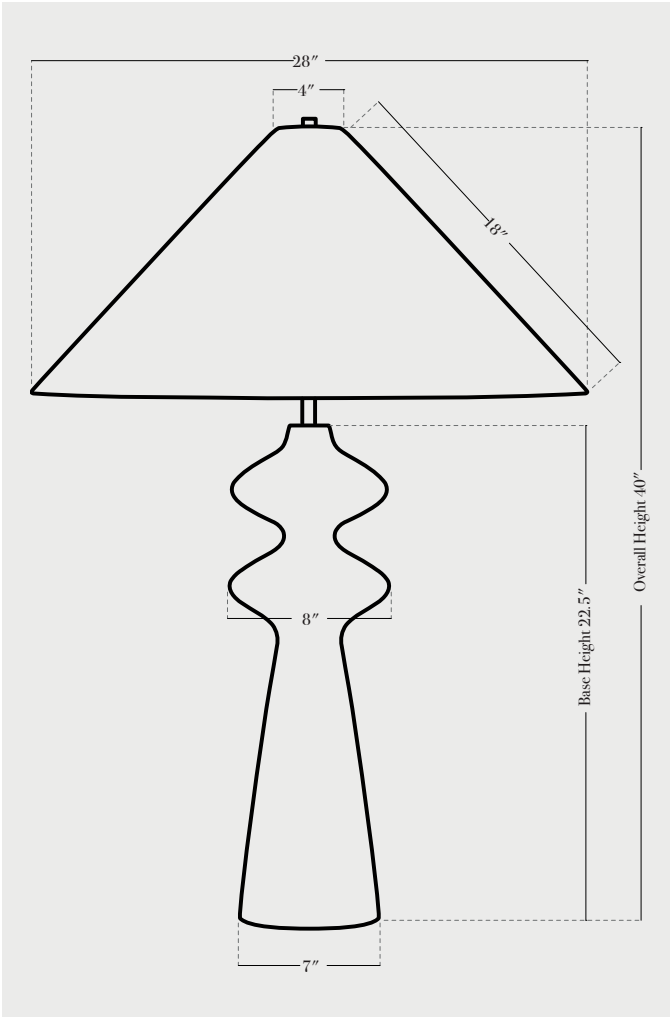

2. UL Certification available upon request.

Pollux 40 inches

PRODUCT SPECIFICATIONS

BASE FINISHES

stone, anthracite, lapis, terracotta, chestnut, ivy

BASE DETAILS

glazed ceramic, 15 - 20 lbs. depending on size